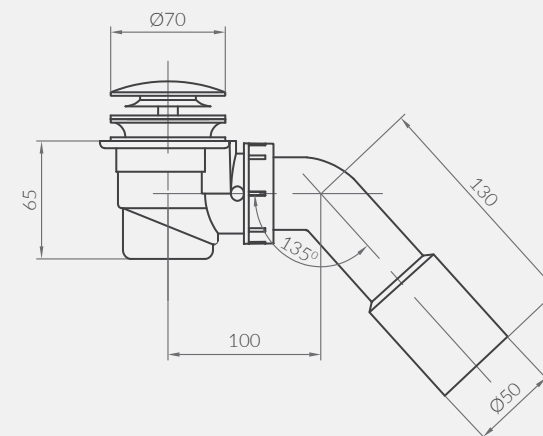

Syfon wannowy klik-klak czarny | złoty | chrom | biały
Siphon for bathtub klik-clack black | gold | chrome | white

kod produktu | product code:

- **S904-008** - czarny | black
- **S904-009** - złoty | gold
- **S904-010** - chrom | chrome
- **S904-013** - biały | white