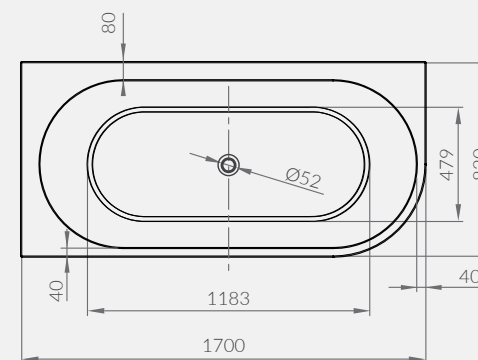

Wanna wolnostojąca narożna lewa CREA 170×82
CREA 170×82 corner freestanding bathtub left

kod produktu | product code: **S301-329**