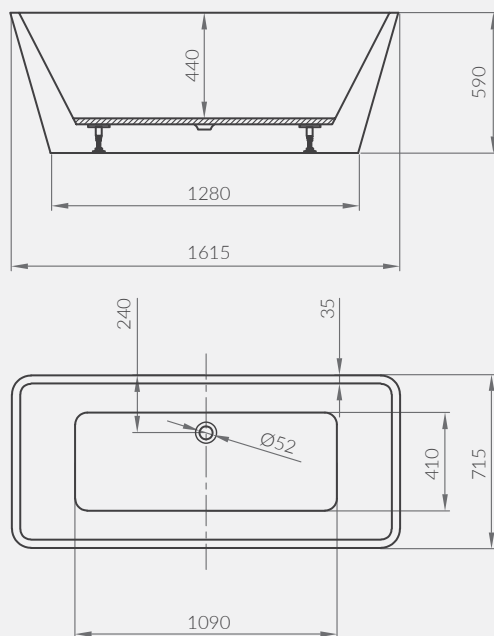

Wanna wolnostojąca prostokątna CREA 162×72
CREA 162×72 rectangular freestanding bathtub

kod produktu | product code: **S301-299**