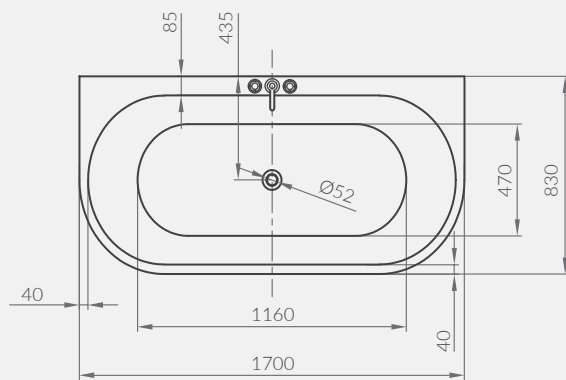

Wanna wolnostojąca przyścienna CREA 170×83
CREA 170×83 back-to-wall freestanding bathtub

kod produktu | product code: **S301-301**