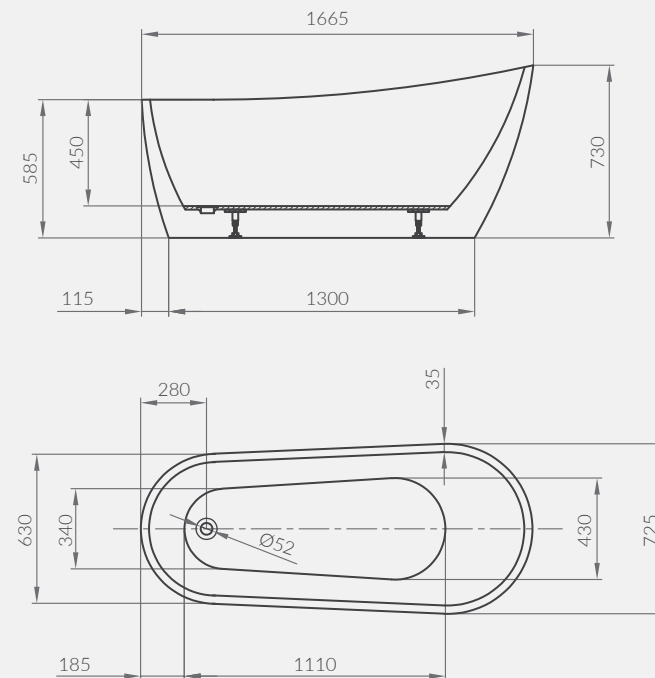

Wanna wolnostojąca owalna ZEN by Cersanit 167×72
ZEN by Cersanit 167×72 oval freestanding bathtub

kod produktu | product code: **S301-302**