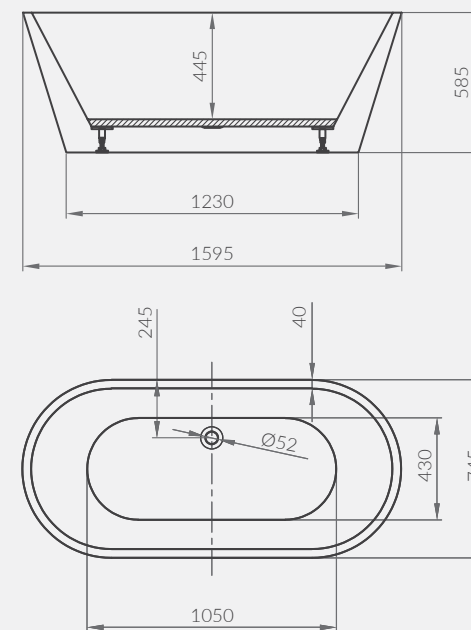

Wanna wolnostojąca owalna CREA 160×75
CREA 160×75 oval freestanding bathtub

kod produktu | product code: **S301-300**